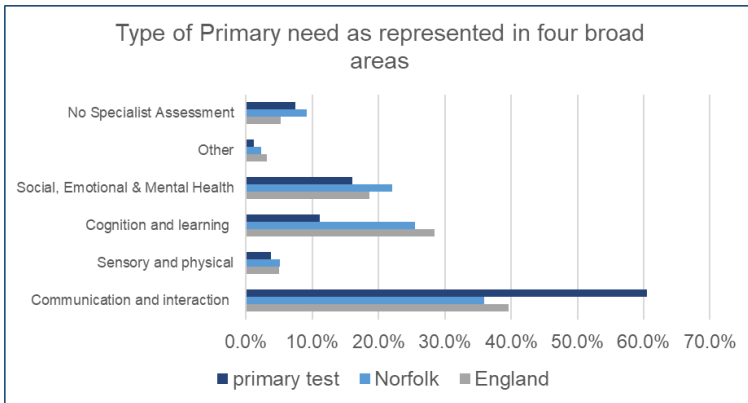

# SEND Nov 2023

SEN Groups Count

SEN Attendance

	England	Norfolk	Fairstead
SEN Support	13.5%	15.1%	15.4%
EHCP	2.5%	2.6%	3.8%
Total SEND	16%	17.7%	19.2%
Cause for concern			10.1%