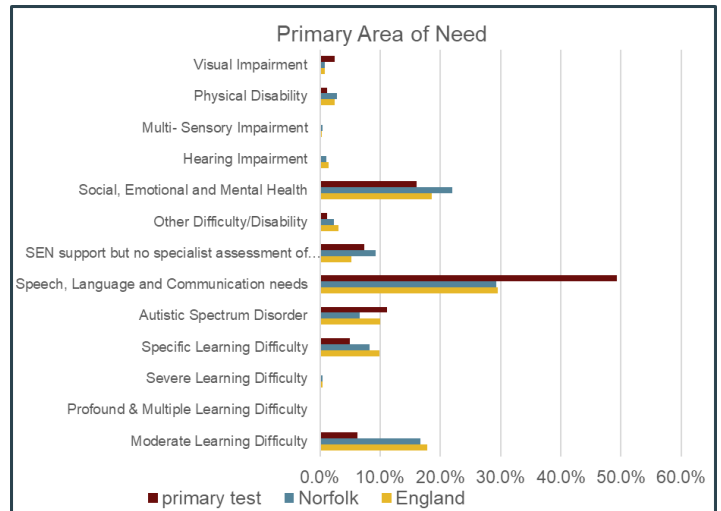

# SEND Nov 2023

SEN Groups Count

SEN Attendance

	England	Norfolk	Fairstead
SEN Support	13.5%	15.1%	15.4%
EHCP	2.5%	2.6%	3.8%
Total SEND	16%	17.7%	19.2%
Cause for concern			10.1%