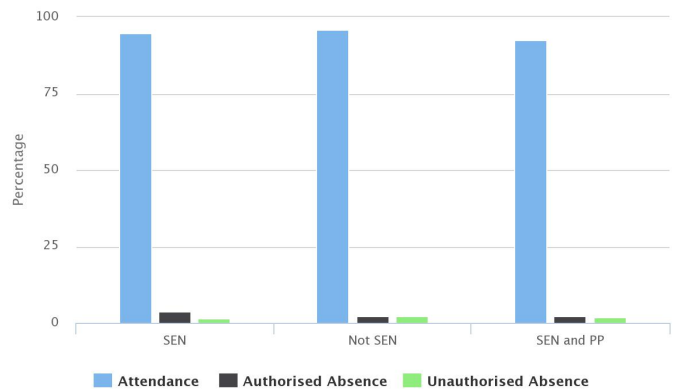

# SEND Nov 2023

SEN Groups Count

SEN Attendance

	England	Norfolk	Fairstead
SEN Support	13.5%	15.1%	15.4%
EHCP	2.5%	2.6%	3.8%
Total SEND	16%	17.7%	19.2%
Cause for concern			10.1%