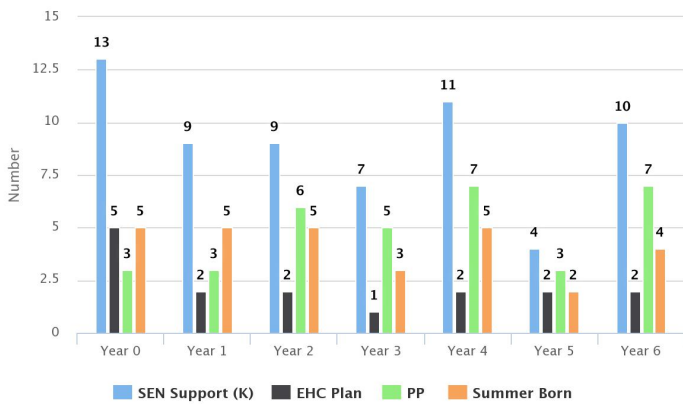

# SEND Nov 2023

SEN Groups Count

SEN Attendance

	England	Norfolk	Fairstead
SEN Support	13.5%	15.1%	15.4%
EHCP	2.5%	2.6%	3.8%
Total SEND	16%	17.7%	19.2%
Cause for concern			10.1%