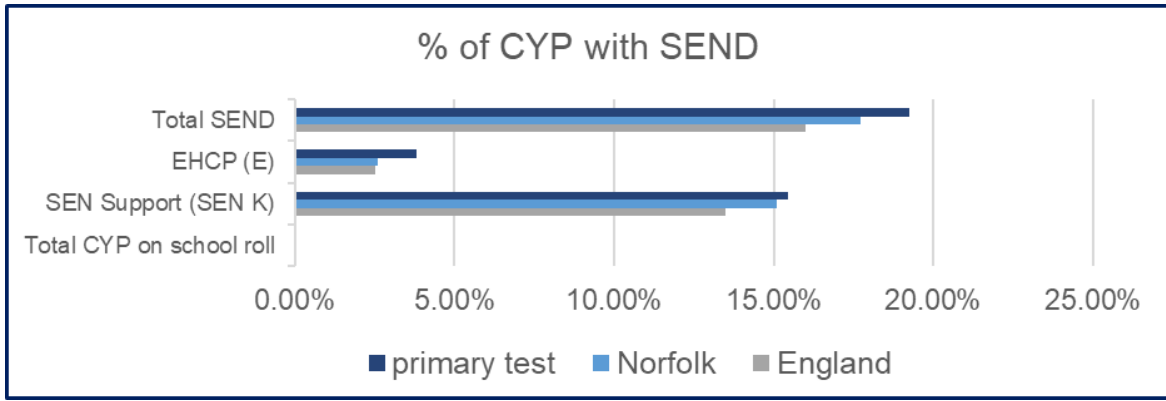

# SEND Nov 2023

SEN Groups Count

SEN Attendance

	England	Norfolk	Fairstead
SEN Support	13.5%	15.1%	15.4%
EHCP	2.5%	2.6%	3.8%
Total SEND	16%	17.7%	19.2%
Cause for concern			10.1%